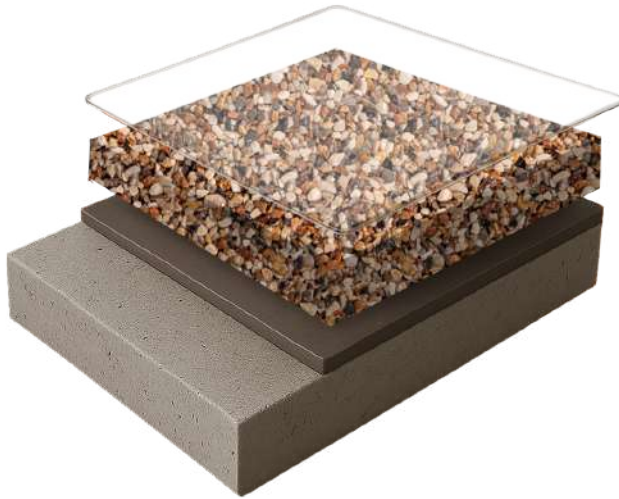

GRAVITY

RESIN QUARTZ FLOORS

SAMPLES CATALOGUE

Resin Quartz
Polyaspartic polyurea resin

Resin is an opaque material that is mixed with pebbles, marble, granite and stone.

It leaves the pebbles with a very nice glossy finish.

- ✓ **UV & WEATHERPROOF RESISTANT**
- ✓ **IDEAL FOR DRIVEWAYS, WALKWAYS, POOLS & LANDSCAPES**
- ✓ **IDEAL FOR INTERIOR & EXTERIOR**
- ✓ **NATURAL STONE BEAUTY WITH RESIN STRENGTH**
- ✓ **ANTISLIP SURFACE**

GRAVITY RESIN QUARTZ SYSTEM

- TOP COAT
- GRAVITY RESIN QUARTZ
- CEMENT INSULATION
- CONCRETE

THIS IS THE STRUCTURE OF THE GRAVITY RESIN QUARTZ LAYER BY LAYER
IT CAN BE APPLIED ON CONCRETE, TILES, OR ANY OTHER STABLE SURFACE
USING THE CORRECT METHOD WILL BRING THE OUTCOME OF A FINE FINISH
WITH EXTREME DURABILITY AND UV PROTECTION.

GRAVITY RESIN QUARTZ WITH FULL INSULATION SYSTEM *

- TOP COAT
- GRAVITY RESIN QUARTZ
- HYBRID POLYURETHANE
- SRM NET
- CEMENT INSULATION
- CONCRETE

THIS IS THE STRUCTURE OF THE GRAVITY RESIN QUARTZ LAYER BY LAYER
IT CAN BE APPLIED ON CONCRETE, TILES, OR ANY OTHER STABLE SURFACE
USING THE CORRECT METHOD WILL BRING THE OUTCOME OF A FINE FINISH
WITH EXTREME DURABILITY AND UV PROTECTION.