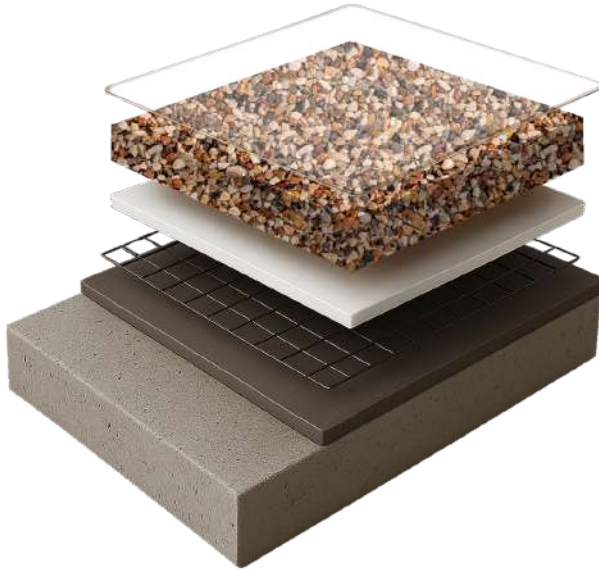

GRAVITY

RESIN QUARTZ FLOORS

SAMPLES CATALOGUE

Resin Quartz
Polyaspartic polyurea resin

Resin is an opaque material that is mixed with pebbles, marble, granite and stone.

It leaves the pebbles with a very nice glossy finish.

GRAVITY RESIN QUARTZ SYSTEM

- TOP COAT
- GRAVITY RESIN QUARTZ
- CEMENT INSULATION
- CONCRETE

THIS IS THE STRUCTURE OF THE GRAVITY RESIN QUARTZ LAYER BY LAYER
IT CAN BE APPLIED ON CONCRETE, TILES, OR ANY OTHER STABLE SURFACE
USING THE CORRECT METHOD WILL BRING THE OUTCOME OF A FINE FINISH
WITH EXTREME DURABILITY AND UV PROTECTION.

GRAVITY RESIN QUARTZ WITH FULL INSULATION SYSTEM *

- TOP COAT
- GRAVITY RESIN QUARTZ
- HYBRID POLYURETHANE
- SRM NET
- CEMENT INSULATION
- CONCRETE

THIS IS THE STRUCTURE OF THE GRAVITY RESIN QUARTZ LAYER BY LAYER
IT CAN BE APPLIED ON CONCRETE, TILES, OR ANY OTHER STABLE SURFACE
USING THE CORRECT METHOD WILL BRING THE OUTCOME OF A FINE FINISH
WITH EXTREME DURABILITY AND UV PROTECTION.

BROWN VERSE

PREMIUM STONE FINISH FOR MODERN FLOORS

DURABLE. STYLISH. TIMELESS.

BUILT TO LAST

- ✓ UV & WEATHER RESISTANT
- ✓ IDEAL FOR DRIVEWAYS, WALKWAYS
POOLS & LANDSCAPES
- ✓ IDEAL FOR INTERIOR & EXTERIOR
- ✓ NATURAL STONE BEAUTY
WITH RESIN STRENGTH