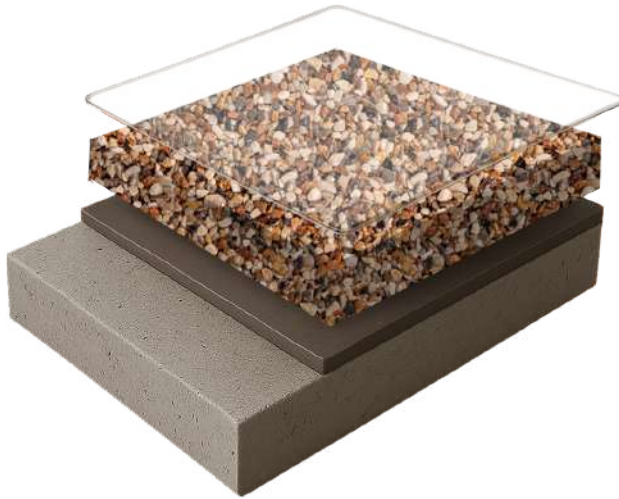

# GRAVITY

RESIN QUARTZ FLOORS

GRAVITY SYSTEMS

# GRAVITY RESIN QUARTZ SYSTEM

- TOP COAT
- GRAVITY RESIN QUARTZ
- CEMENT INSULATION
- CONCRETE

THIS IS THE STRUCTURE OF THE GRAVITY RESIN QUARTZ LAYER BY LAYER  
IT CAN BE APPLIED ON CONCRETE, TILES, OR ANY OTHER STABLE SURFACE  
USING THE CORRECT METHOD WILL BRING THE OUTCOME OF A FINE FINISH  
WITH EXTREME DURABILITY AND UV PROTECTION.

# GRAVITY RESIN QUARTZ WITH FULL INSULATION SYSTEM \*

- TOP COAT
- GRAVITY RESIN QUARTZ
- HYBRID POLYURETHANE
- SRM NET
- CEMENT INSULATION
- CONCRETE

THIS IS THE STRUCTURE OF THE GRAVITY RESIN QUARTZ LAYER BY LAYER  
IT CAN BE APPLIED ON CONCRETE, TILES, OR ANY OTHER STABLE SURFACE  
USING THE CORRECT METHOD WILL BRING THE OUTCOME OF A FINE FINISH  
WITH EXTREME DURABILITY AND UV PROTECTION.

\* **SUITABLE FOR ROOF TOP, BLACONY & NEAR THE POOL**