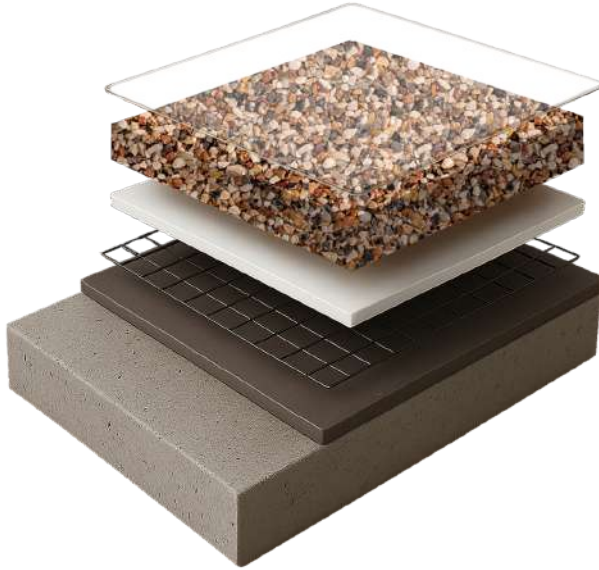

# GRAVITY

RESIN QUARTZ FLOORS

GRAVITY SYSTEMS

# GRAVITY RESIN QUARTZ SYSTEM

- TOP COAT
- GRAVITY RESIN QUARTZ
- CEMENT INSULATION
- CONCRETE

THIS IS THE STRUCTURE OF THE GRAVITY RESIN QUARTZ LAYER BY LAYER  
IT CAN BE APPLIED ON CONCRETE, TILES, OR ANY OTHER STABLE SURFACE  
USING THE CORRECT METHOD WILL BRING THE OUTCOME OF A FINE FINISH  
WITH EXTREME DURABILITY AND UV PROTECTION.

# GRAVITY RESIN QUARTZ WITH FULL INSULATION SYSTEM \*

- TOP COAT
- GRAVITY RESIN QUARTZ
- HYBRID POLYURETHANE
- SRM NET
- CEMENT INSULATION
- CONCRETE

THIS IS THE STRUCTURE OF THE GRAVITY RESIN QUARTZ LAYER BY LAYER  
IT CAN BE APPLIED ON CONCRETE, TILES, OR ANY OTHER STABLE SURFACE  
USING THE CORRECT METHOD WILL BRING THE OUTCOME OF A FINE FINISH  
WITH EXTREME DURABILITY AND UV PROTECTION.

\* **SUITABLE FOR ROOF TOP, BLACONY & NEAR THE POOL**